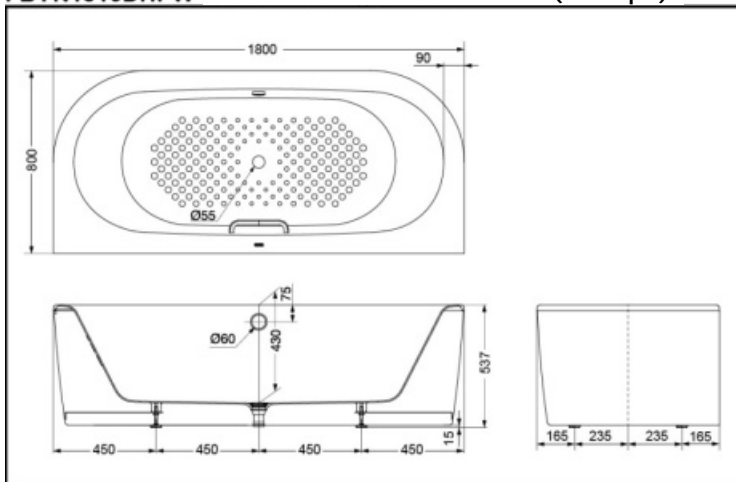

TOTO

Enameled Cast Iron Bathtub (D Shape)

FBYN1816DPW (w/o Handles)
FBYN1816DHPW (w/ Handles)

FBYN1816DPW
FBYN1816DHPW
w/ Drainage Fittings

FEATURES

- D shape simple design.
- Smaller radius fillets create more clear profile.
- New skirts are more perfectly harmony with the bathtub.
- Brand new design vivid streamline handle.
- Super smooth leaves no space for dirt to stay.
- Anti-slip bathtub bottom.

FBYN1816DPW
FBYN1816DHPW Enameled Cast Iron Bathtub (D Shape)

*TOTO(CHINA) CO.,LTD. All rights reserved.

SPECIFICS

Size: 1800*800*537mm
Volume: 210L